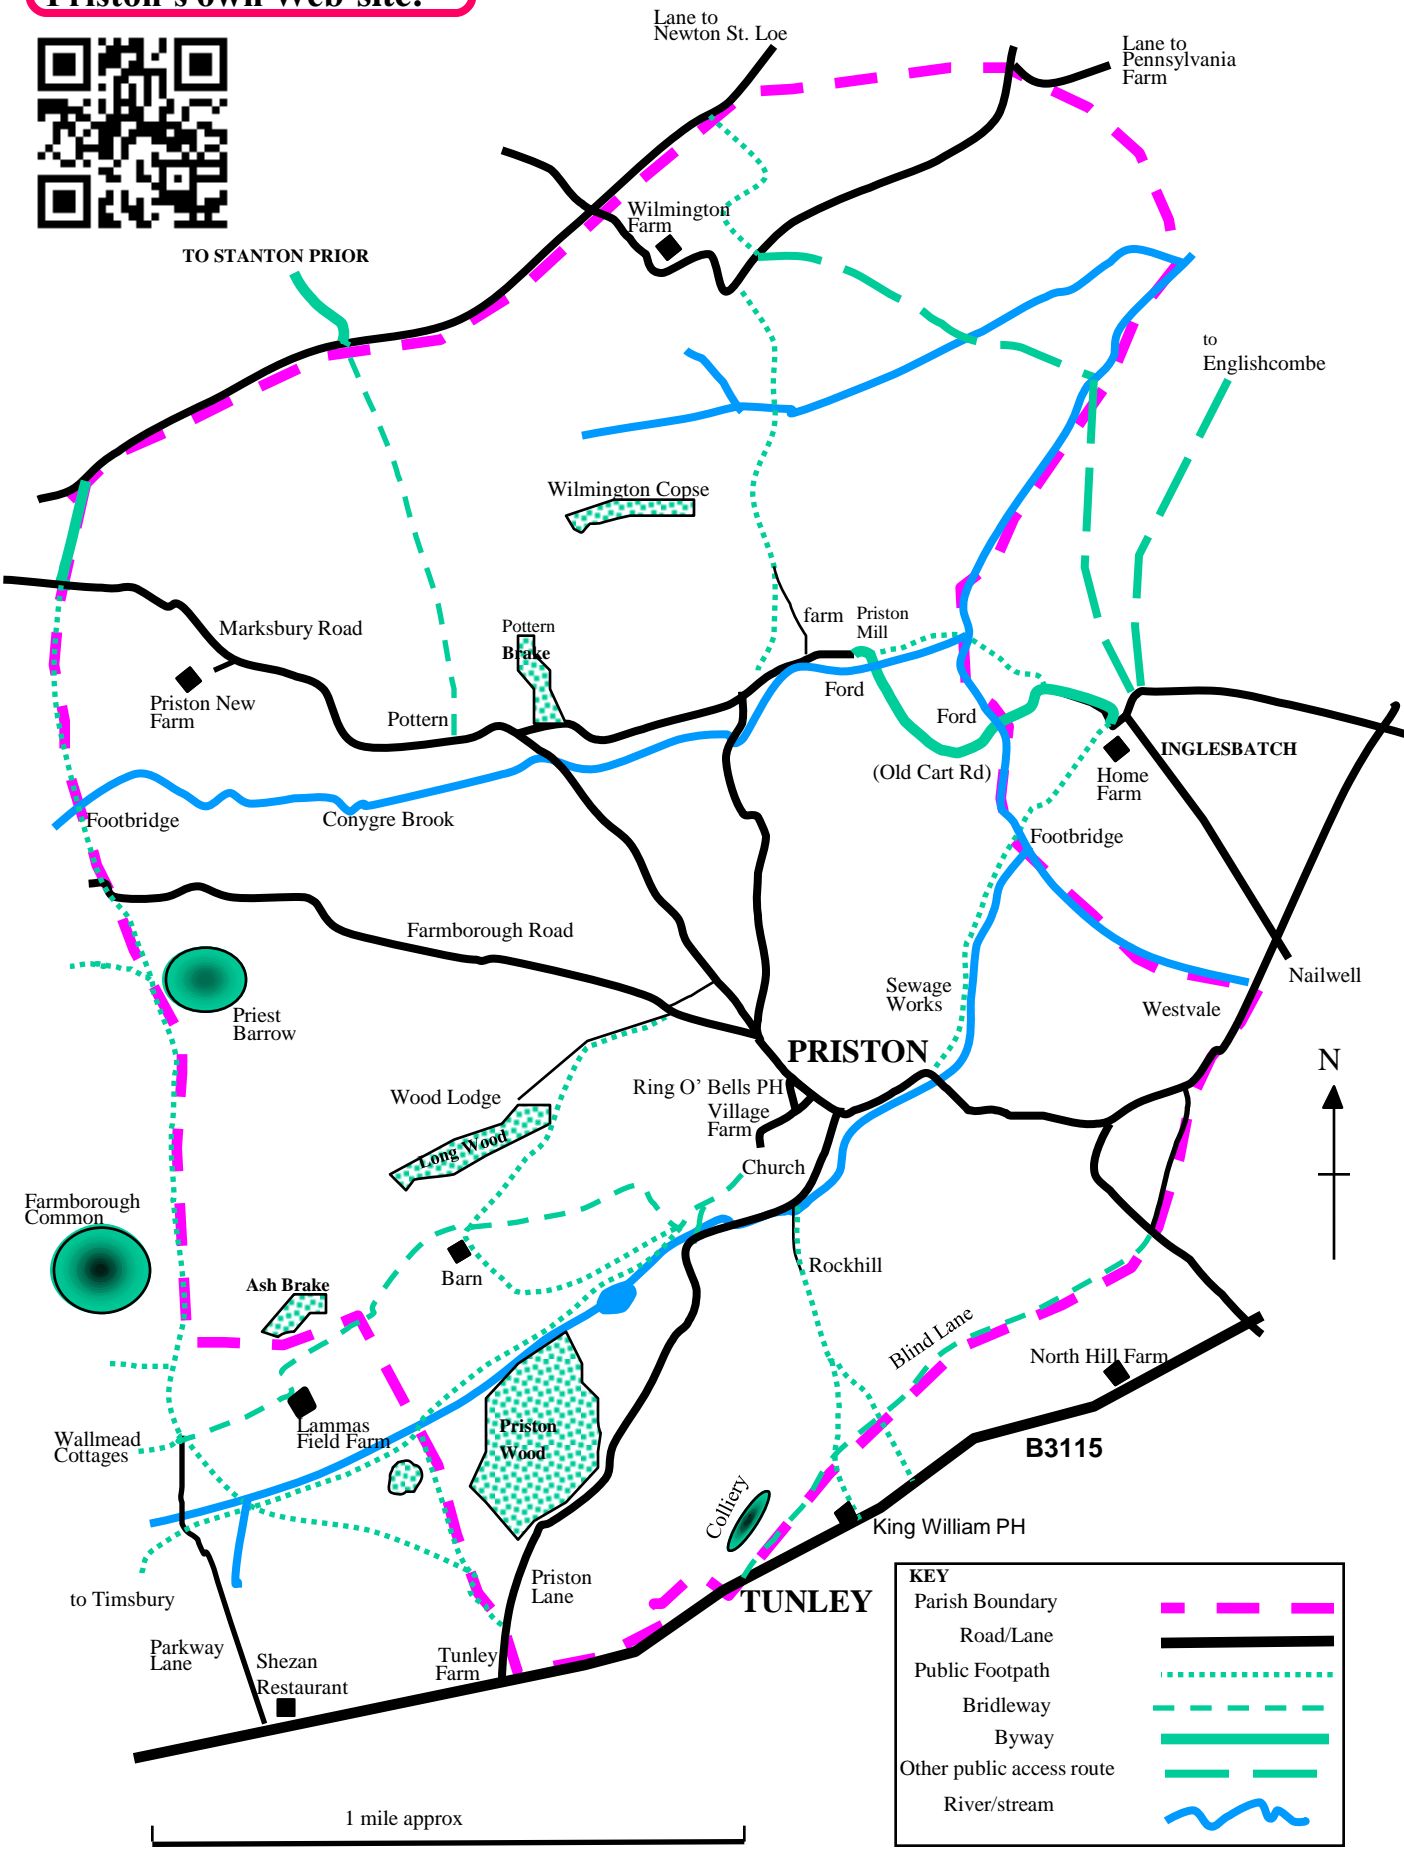

TO STANTON PRIOR

KEY	
Parish Boundary	
Road/Lane	
Public Footpath	
Bridleway	
Byway	
Other public access route	
River/stream