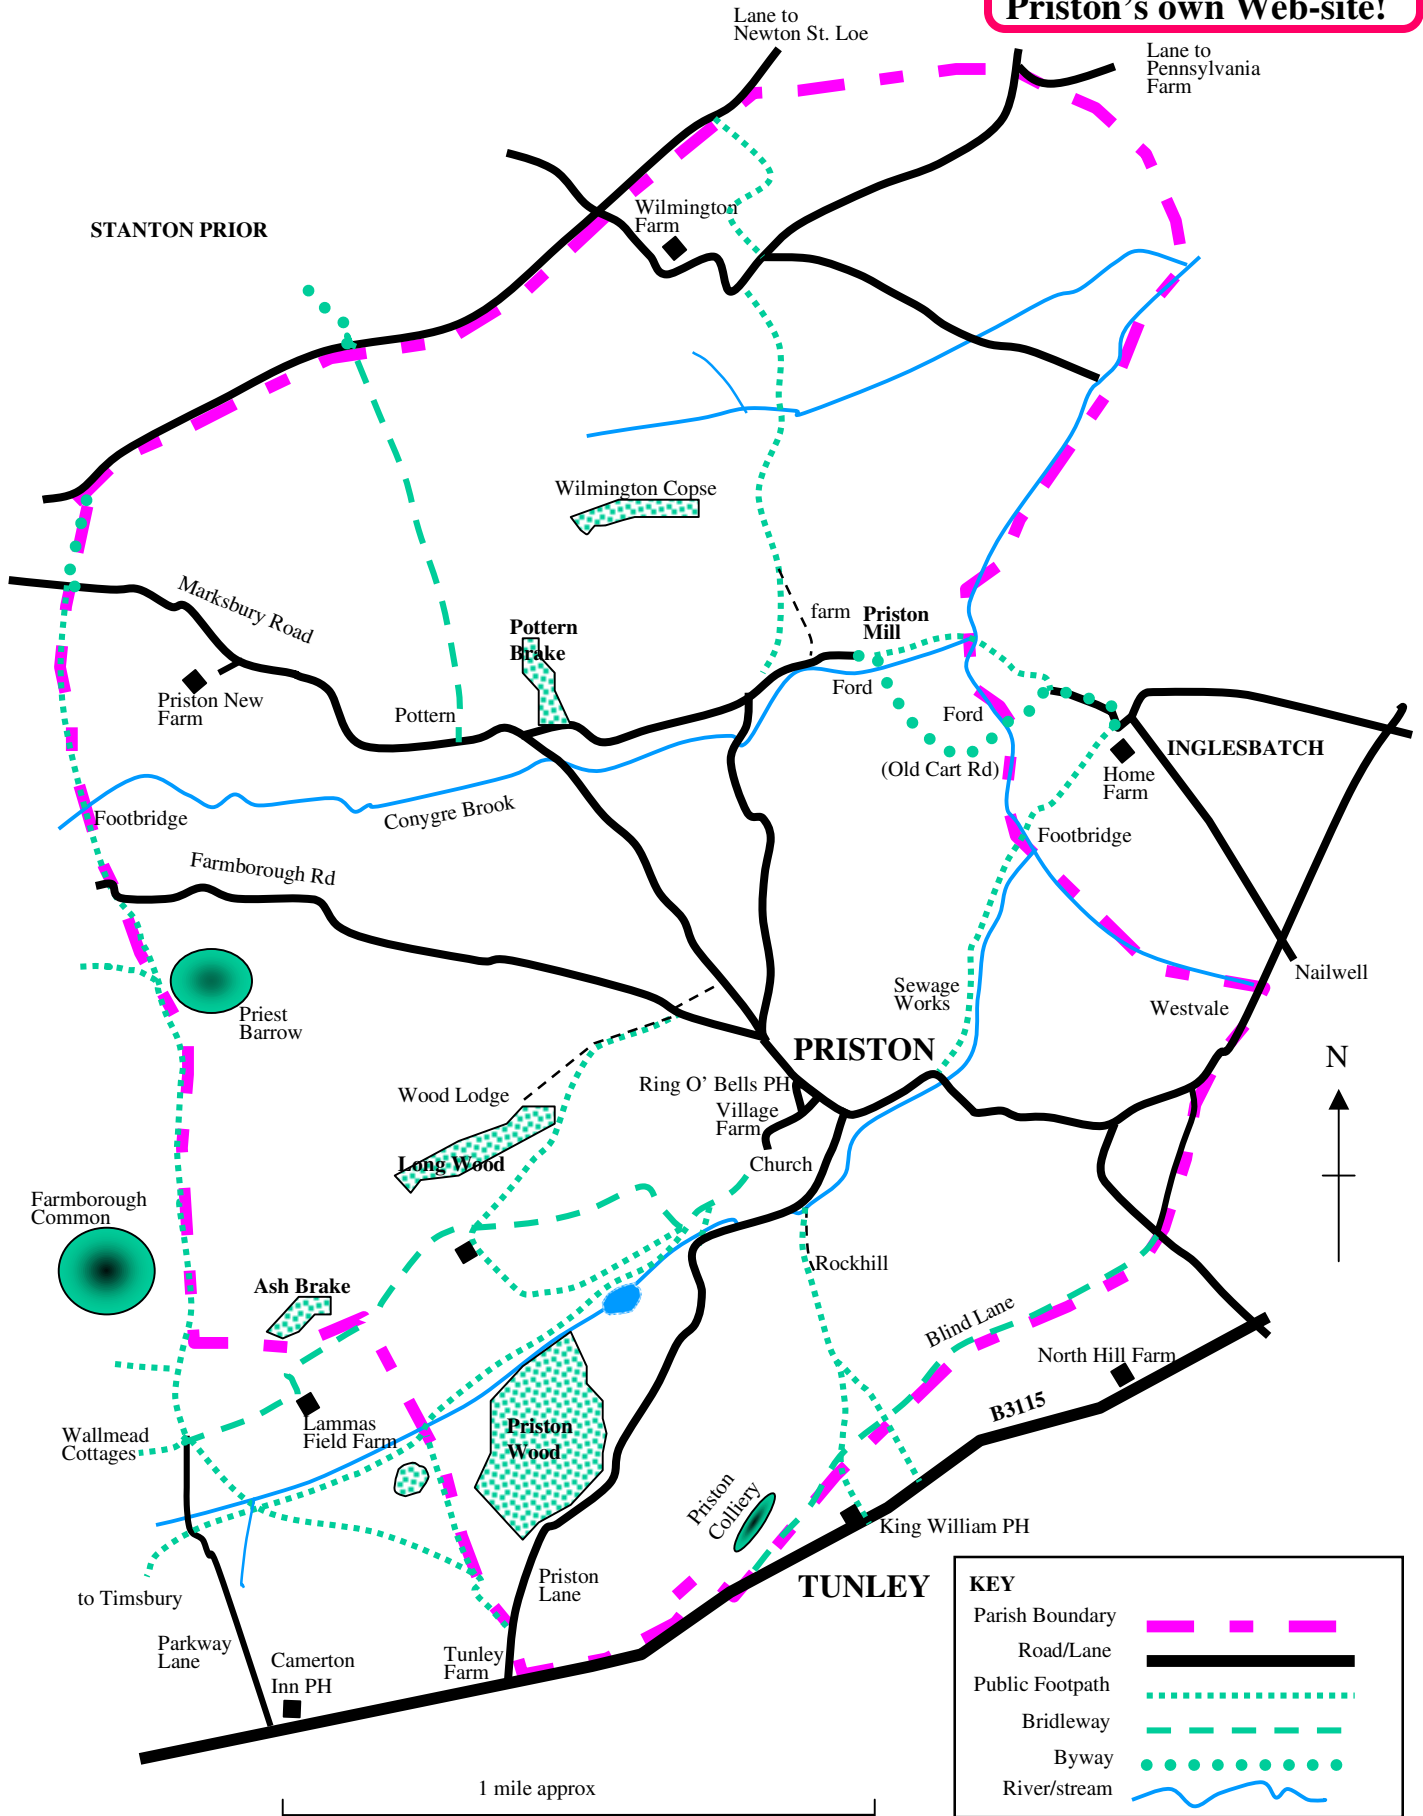

PRISTON PARISH FOOTPATHS

Visit www.priston.org.uk
Priston's own Web-site!

KEY	
Parish Boundary	
Road/Lane	
Public Footpath	
Bridleway	
Byway	
River/stream	

Note: this map is for guidance only. No responsibility is accepted for any errors.
Definitive maps of Rights of Way are available for inspection at Bath & NE Somerset Council offices (Tel: 01225 477622)
Produced by the Priston Web with acknowledgement to maps provided by Priston Parish Council. Reproduced by kind permission of Ordnance Survey © Crown Copyright NC/03/19806.